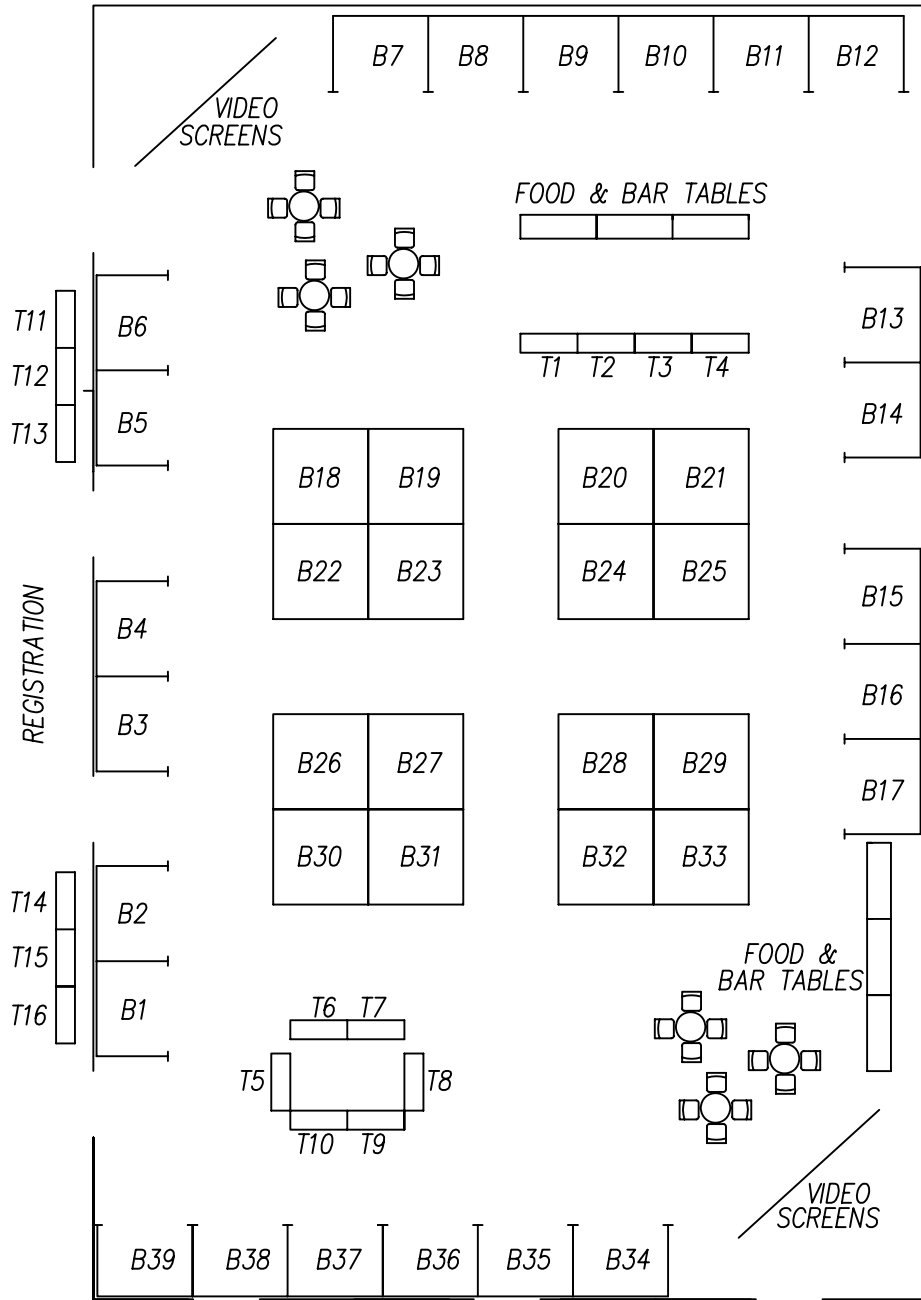

## February 1-2, 2009

### Hyatt Regency Monterey

16 INSIDE 10'X10' BOOTHS  
 23 8'X10' BOOTHS  
 16 TABLETOP BOOTHS

A/V

SCALE

FH = FIRE HOSE  
 FE = FIRE EXTINGUISHER  
 DF = DRINKING FOUNTAIN

REVISED 07-21-08